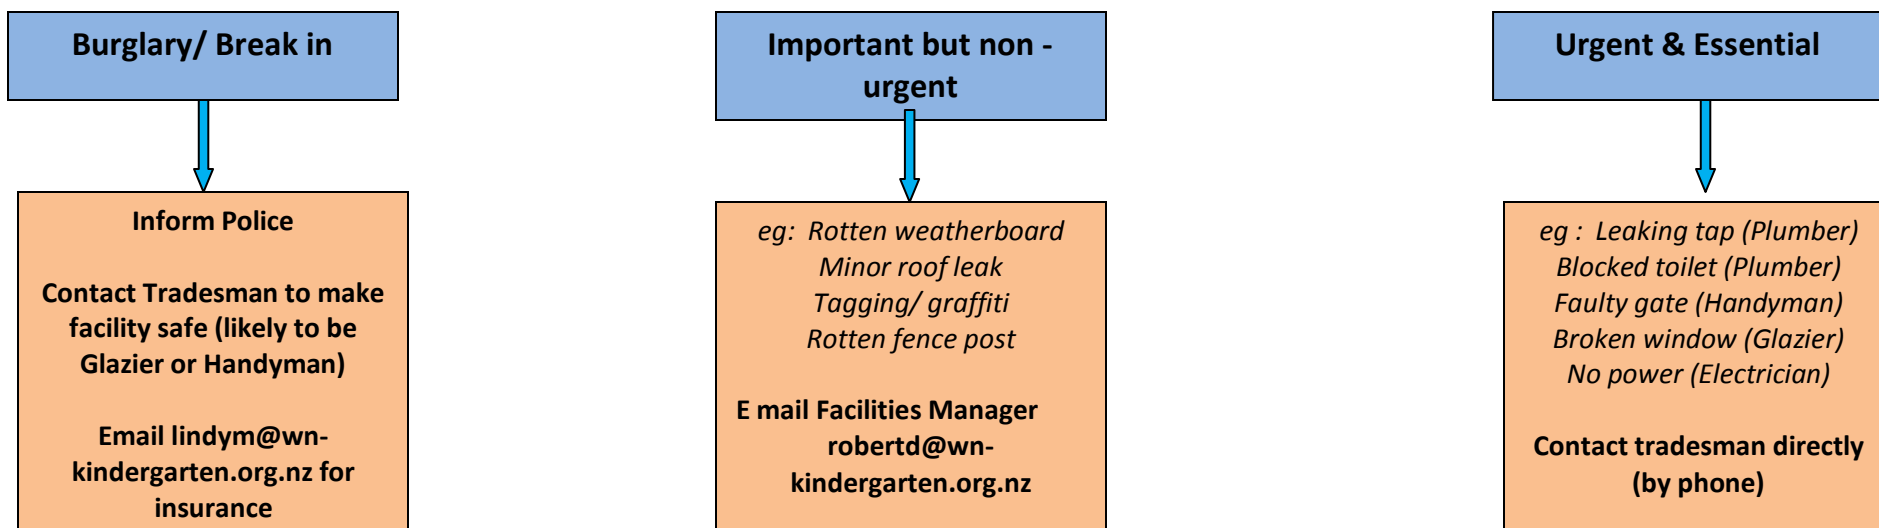

Kindergarten Property Maintenance Flow Chart

| PORIRUA BASIN AND WESTERN WELLINGTON | | | |
|---|--------------------------------------|---|--|
| Kindergartens: Adventure, Ascot Park, Bellevue, Brian Webb, Churton Park, Discovery, Johnsonville, Johnsonville West, Katoa, Khandallah, Maraeroa, Moira Gallagher, Mungavin, Ngaio, Newlands, Nuanua, Onslow, Papakowhai, Paparangi, Paremata, Plimmerton, Pukerua Bay, Pukerua Bay Preschool, Tairangi, Tawa Central, Titahi Bay, Toru Fetu, Tui Park, Wadestown, Waitangirua Locks : The Lock Doctor : 2376570 | Builder/larger jobs/quotes | Tony Jump NZ Ltd | 3816114 0275840003 |
| | Builder/ smaller jobs | Jeff Robinson | 027457 6326 |
| | Handyman/gates/doors | Kevin Staunton | 0274507215 |
| | Handyman | Dean Ward | 021563094 |
| | Plumber | Tim Nydam | 021435571 |
| | Electrician | Chris O'Connell | 0274 456128 |
| Petone, Petone Beach, East Harbour Plumber : Glen Milikin : 0274757320 Locks : The Lock Doctor : 5663261 | Outdoor Environment Designers | Mike Bedford Robin Christie (Childspace) | 0272747635 4785220 or 027 241 2232 |
| | | Sarah Poff | 0276121901 |
| | Landscaper | Rick Wheeler | 0508 732 846 |
| | Painting Contractor | Bruce Paterson (Men in White) | 021421458 |
| | Glazier | Glass Shoppe | 2370120 |