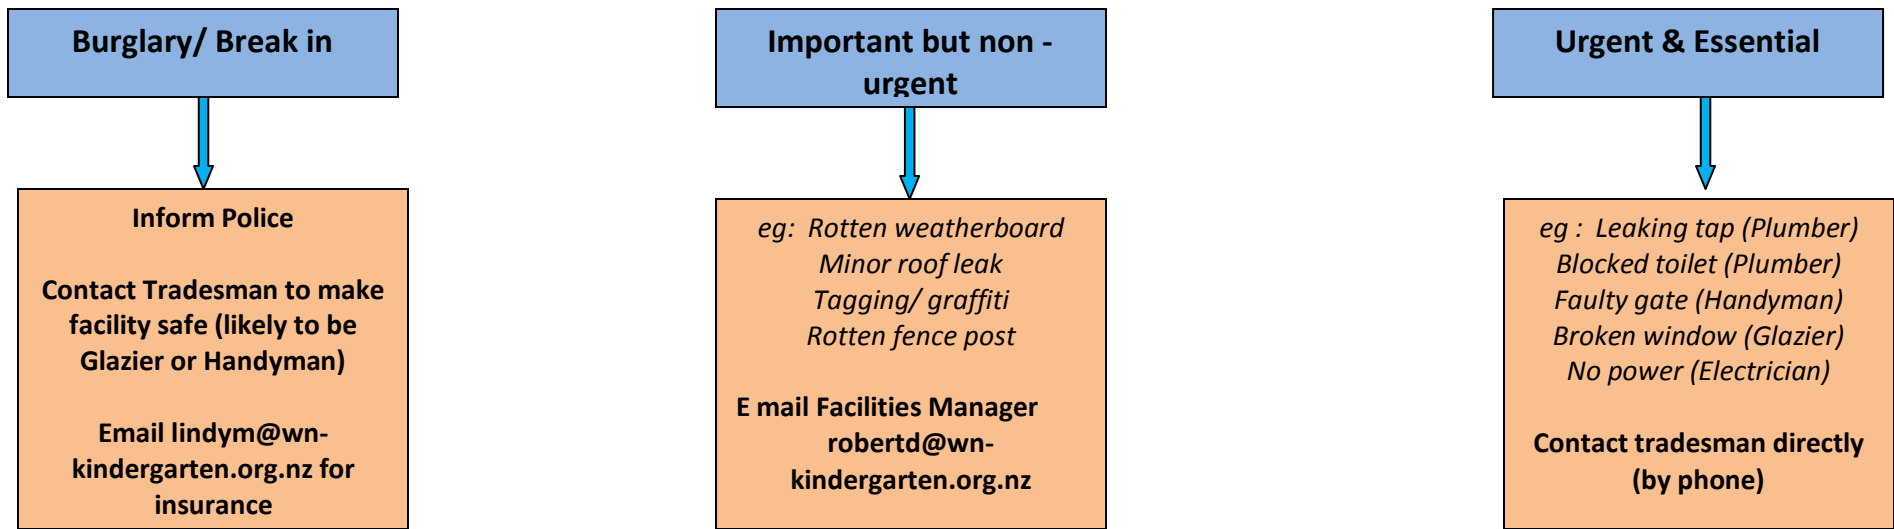

Kindergarten Property Maintenance Flow Chart

SOUTHERN WELLINGTON			
Kindergartens: Berhampore, Brooklyn, Campbell, Pikopiko Clyde Quay, Hataitai, Matairangi, Island Bay Kura Tamaiti, Island Bay Kura Pepe, Island Bay Isola, Karori Lyall Bay, Miramar Central, Miramar North Newtown, Northland, Owhiro Bay, Seatoun, Strathmore Park, Sunshine, Wellington South,	Builder/larger jobs/quotes	Tony Jump NZ Ltd	3816113 0275840003
	Handyman Handyman/gates/doors	Dean Ward Kevin Staunton	021563094 0274507215
	Plumber	Tim Nydam	021 435571
	Electrician	Chris O'Connell	0274456 128
	Painting Contractor	Bruce Paterson(Men in White)	021421458
	Glazier	Glass Shoppe	2370120
	Outdoor Environment Designers	Mike Bedford Robin Christie (Childspace)	0272747635 478 5220 0272412232
	Landscaper	Sarah Poff	0276121901
Locks	Rick Wheeler	0508 732 846	
	The Lock Doctor	3852725	